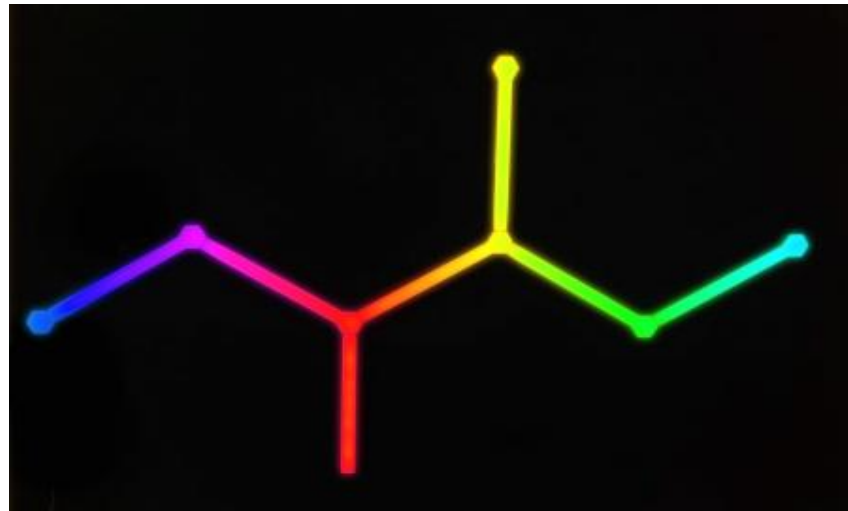

BRAND  
CATEGORY  
CODE  
GTIN  
TITLE  
NAME  
IMAGES

**CORTEK**  
**AMBIENTAL LIGHTS**  
**LIG6BF**  
8058772936883  
**CORTEK ELECTRA AMBIENTAL LIGHTS**  
**CORTEK ELECTRA AMBIENTAL LIGHTS**

DESCRIPTION

6 Wall mountable pieces with RGB ambient lights.  
Bluetooth and can be controlled with the main software: Google Assistant, Alexa, Siri.  
Can also be driven with the supplied controller or with voice/music/noise.

Brand	Cortek
Type	Pieces with RGB ligh
Pieces	6
Dimmability	App/Voice/Controller
Communication	Wifi + Bluetooth (2.4GHz)
Compatibility	Google Assistant, Alexa, Siri